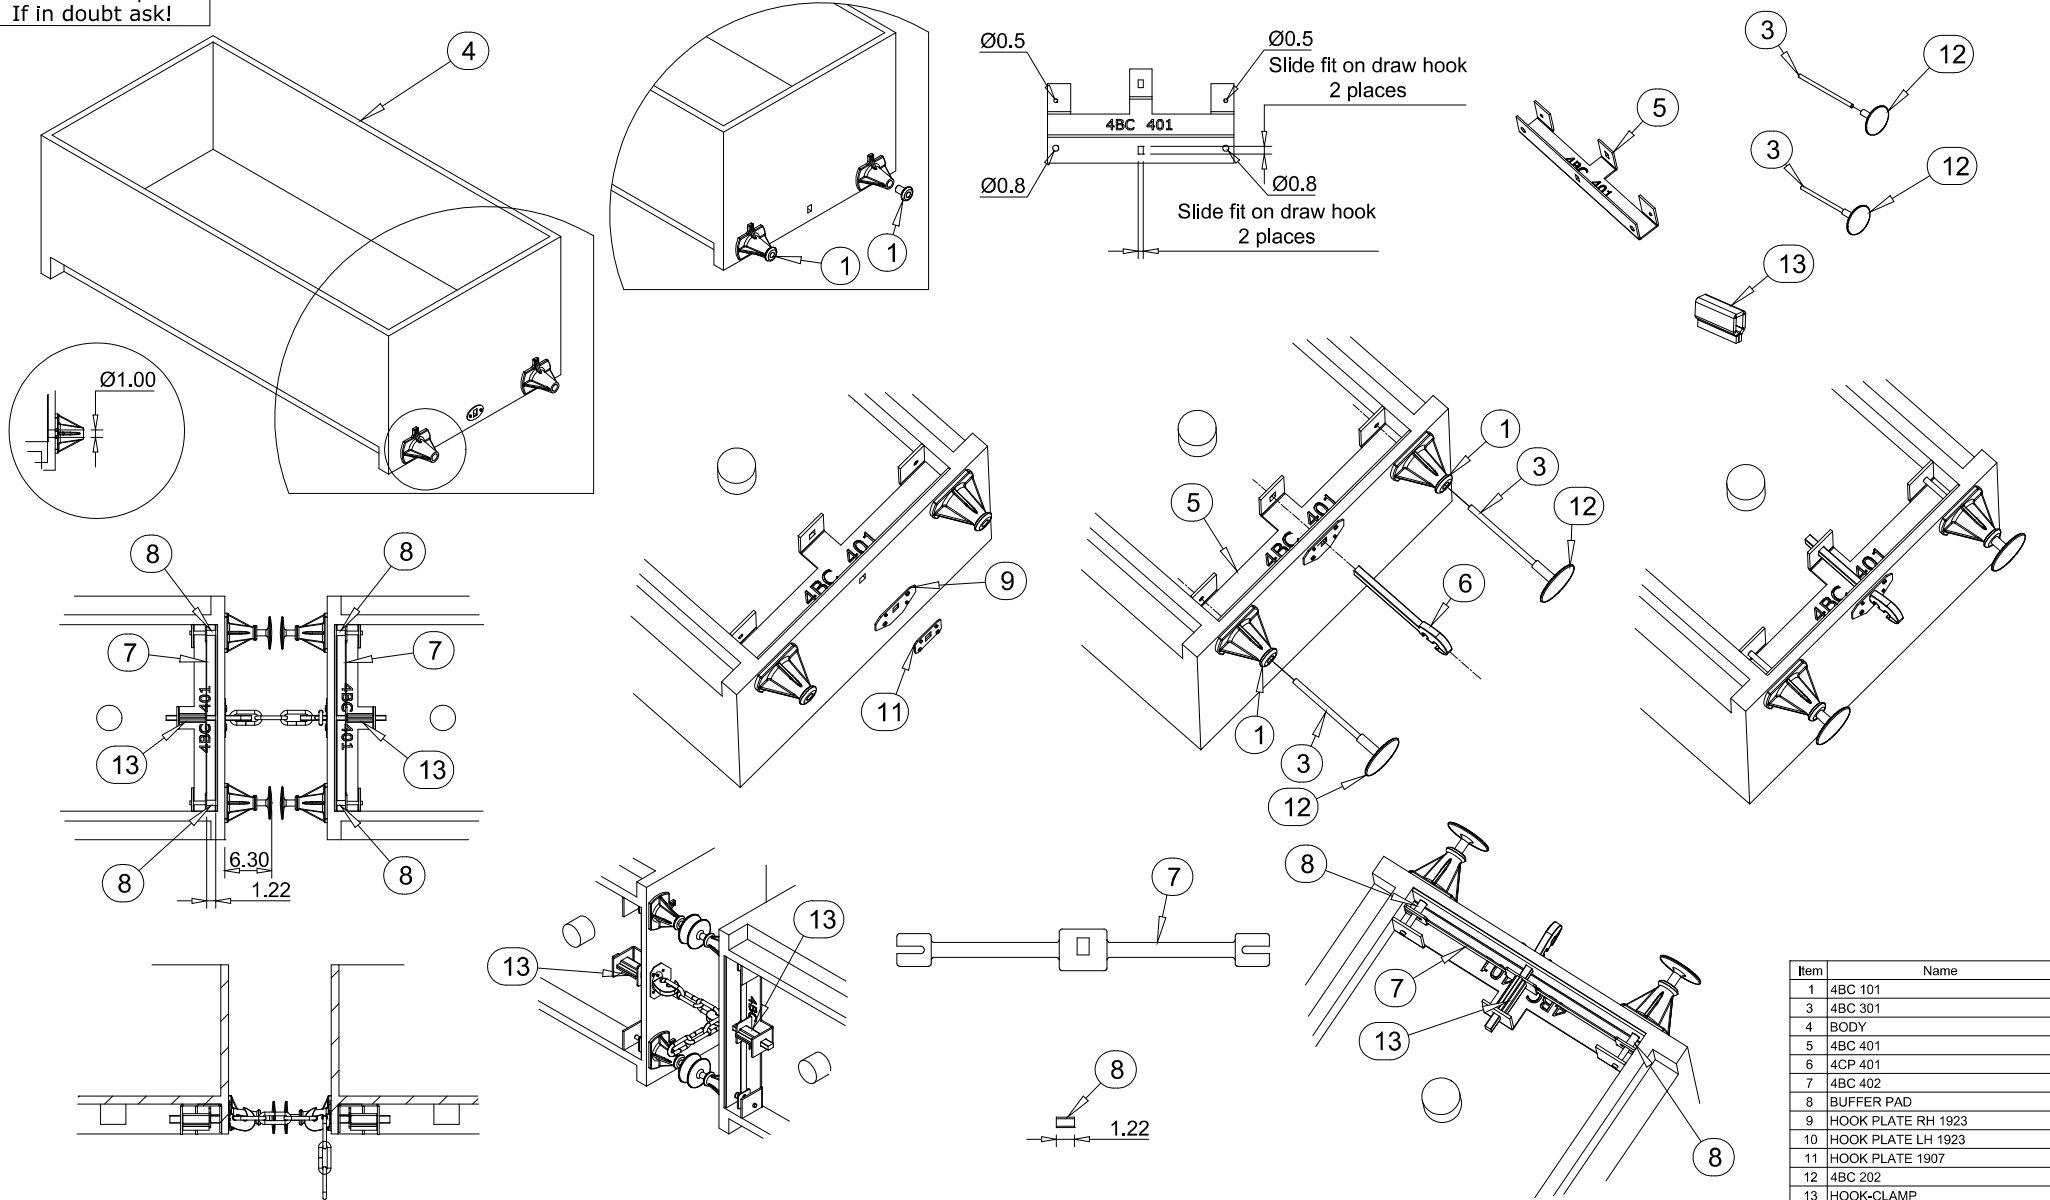

Do not scale print  
If in doubt ask!

Item	Name
1	4BC 101
3	4BC 301
4	BODY
5	4BC 401
6	4CP 401
7	4BC 402
8	BUFFER PAD
9	HOOK PLATE RH 1923
10	HOOK PLATE LH 1923
11	HOOK PLATE 1907
12	4BC 202
13	HOOK-CLAMP

# Exactoscale Limited

20 Waterson Vale, Moulsham Lodge,  
Chelmsford, Essex CM2 9PB  
01245 263779

Including **The P4Track Company**

Part No INS 1200 for part number 4BC 201A

Part Name Buffer springing  
12in Solebar 13in Buffers

Material

Date Drawn

Scale

Remove all sharp edges

All dimensions in MM unless otherwise stated

[www.exactoscale.co.uk](http://www.exactoscale.co.uk)

Company Reg. No. 05275090 Directors: L.C.Newman & A.J.Jukes VAT Reg. No. GB 848 6751 76  
Registered in England and Wales. Registered Office: Suffolk House, George Street, Croydon CR0 0NY