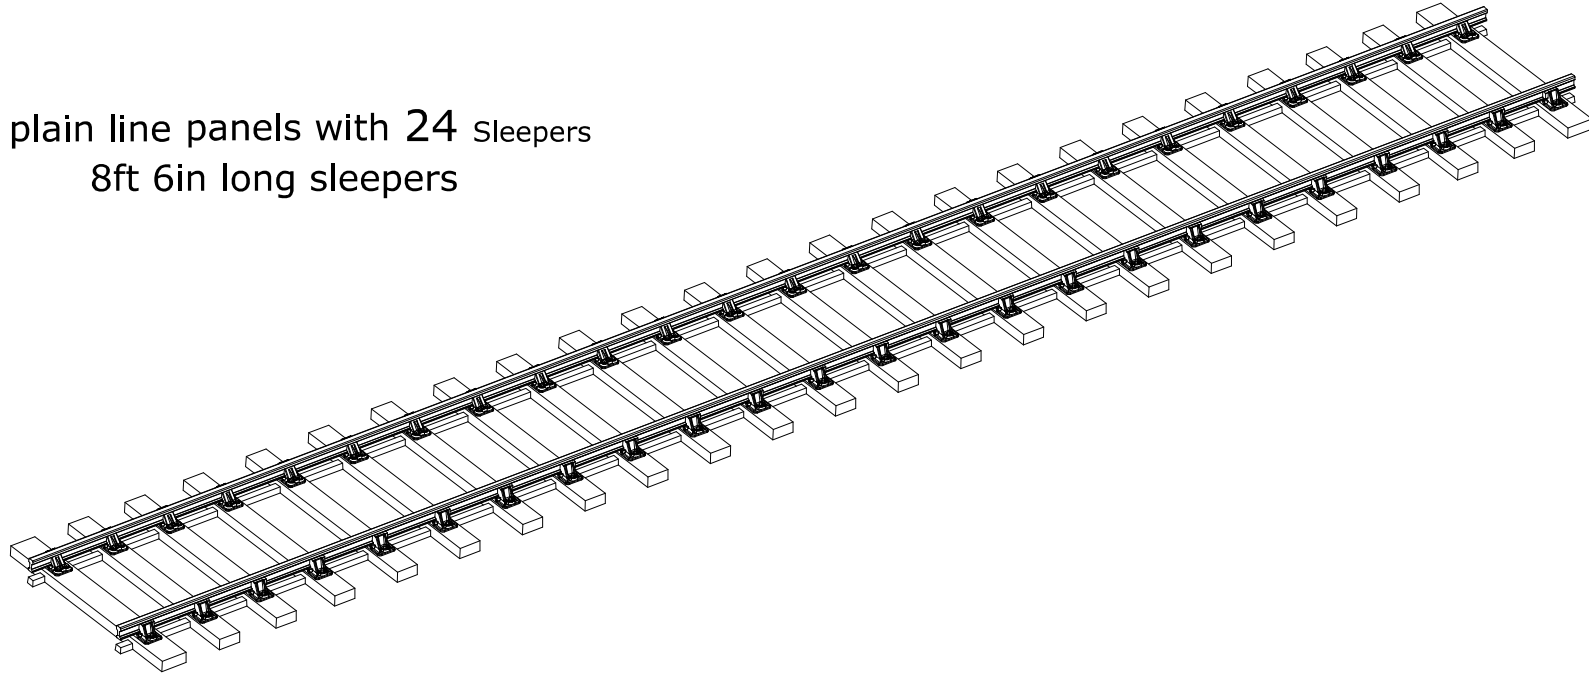

Do not scale print  
If in doubt ask!

Note: 4NT PL24 provides only plastic (ABS) sleeper bases.  
Chairs and rail must be added to produce the panel shown.

60ft plain line panels with 24 sleepers  
8ft 6in long sleepers

**Exactoscale Limited**

20 Waterson Vale, Moulsham Lodge,  
Chelmsford, Essex CM2 9PB  
01245 263779

Including **The P4Track Company**

Part No 4NT PL24

Part Name

Material

Date Drawn

Scale 1:1