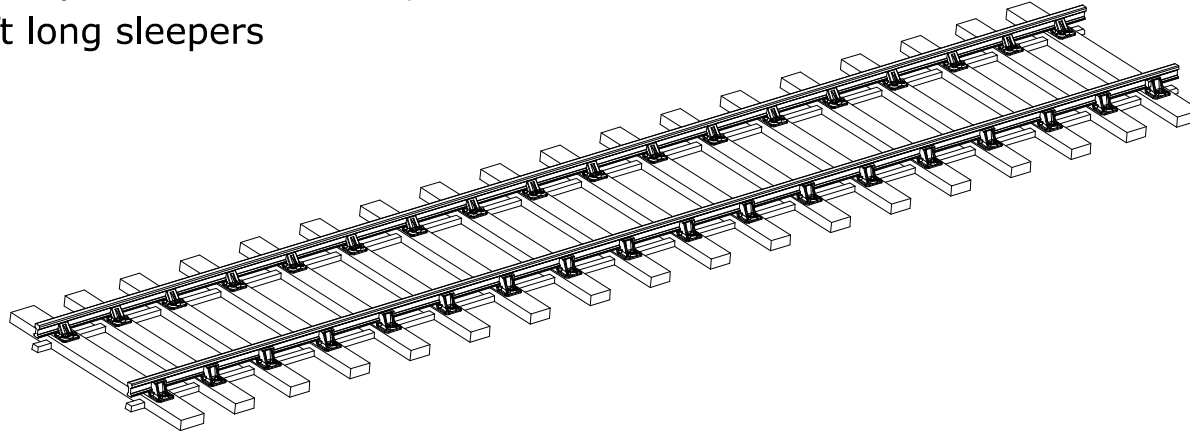

Do not scale print  
If in doubt ask!

Note: 4NT PL18 provides only plastic (ABS) sleeper bases.  
Chairs and rail must be added to produce the panel shown.

45ft plain line panels with 18 sleepers  
9ft long sleepers

**Exactoscale Limited**

20 Waterson Vale, Moulsham Lodge,  
Chelmsford, Essex CM2 9PB  
01245 263779

Including **The P4Track Company**

Part No 4NT PL18

Part Name

Material

Date Drawn

Scale 1:1

Remove all sharp edges

All dimensions in MM unless otherwise stated

[www.exactoscale.co.uk](http://www.exactoscale.co.uk)

Company Reg. No. 05275090 Directors: L.C.Newman & A.J.Jukes  
Registered in England and Wales. Registered Office: Suffolk House, George Street, Croydon CR0 0NY