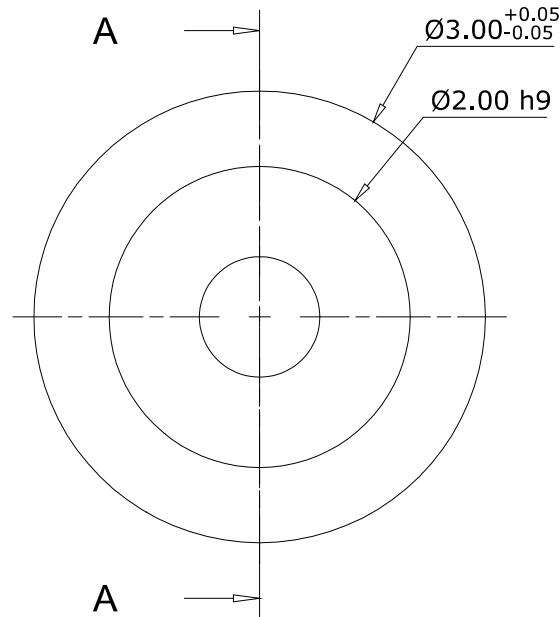

Do not scale print  
If in doubt ask!

Section A-A

**Exactoscale Limited**

20 Waterson Vale, Moulsham Lodge,  
Chelmsford, Essex CM2 9PB  
01245 263779

Including **The P4Track Company**

Part No 4BE 102

Part Name Bearing pinpoint (Wasted)

Material Phosphor bronze Finish NONE

Date Drawn

Scale 20:1

Remove all sharp edges

All dimensions in MM unless otherwise stated

[www.exactoscale.co.uk](http://www.exactoscale.co.uk)

Company Reg. No. 05275090 Directors: L.C.Newman & A.J.Jukes VAT Reg. No. GB 848 6751 76  
Registered in England and Wales. Registered Office: Suffolk House, George Street, Croydon CR0 0NY