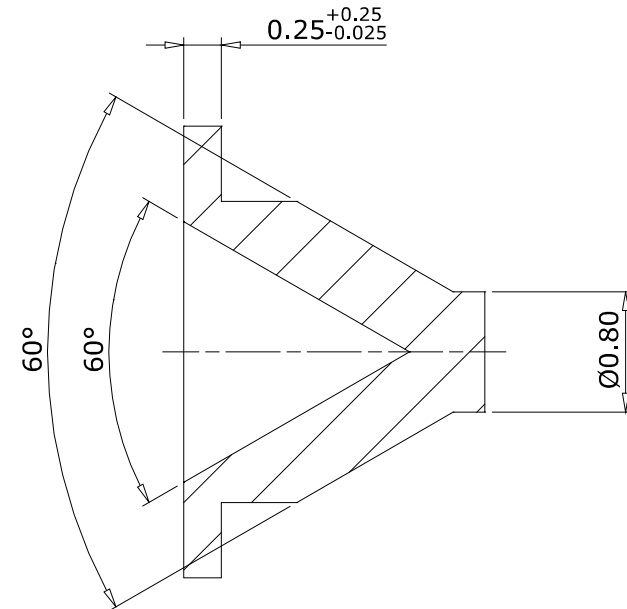

Do not scale print  
If in doubt ask!

Section A-A

**Exactoscale Limited**

20 Waterson Vale, Moulsham Lodge,  
Chelmsford, Essex CM2 9PB  
01245 263779

Including **The P4Track Company**

Part No 4BE 102

Part Name Bearing pinpoint (Wasted)

Material Phosphor bronze Finish NONE

Date Drawn

Scale 20:1

Remove all sharp edges

All dimensions in MM unless otherwise stated

[www.exactoscale.co.uk](http://www.exactoscale.co.uk)

Company Reg. No. 05275090 Directors: L.C.Newman & A.J.Jukes VAT Reg. No. GB 848 6751 76  
Registered in England and Wales. Registered Office: Suffolk House, George Street, Croydon CR0 0NY