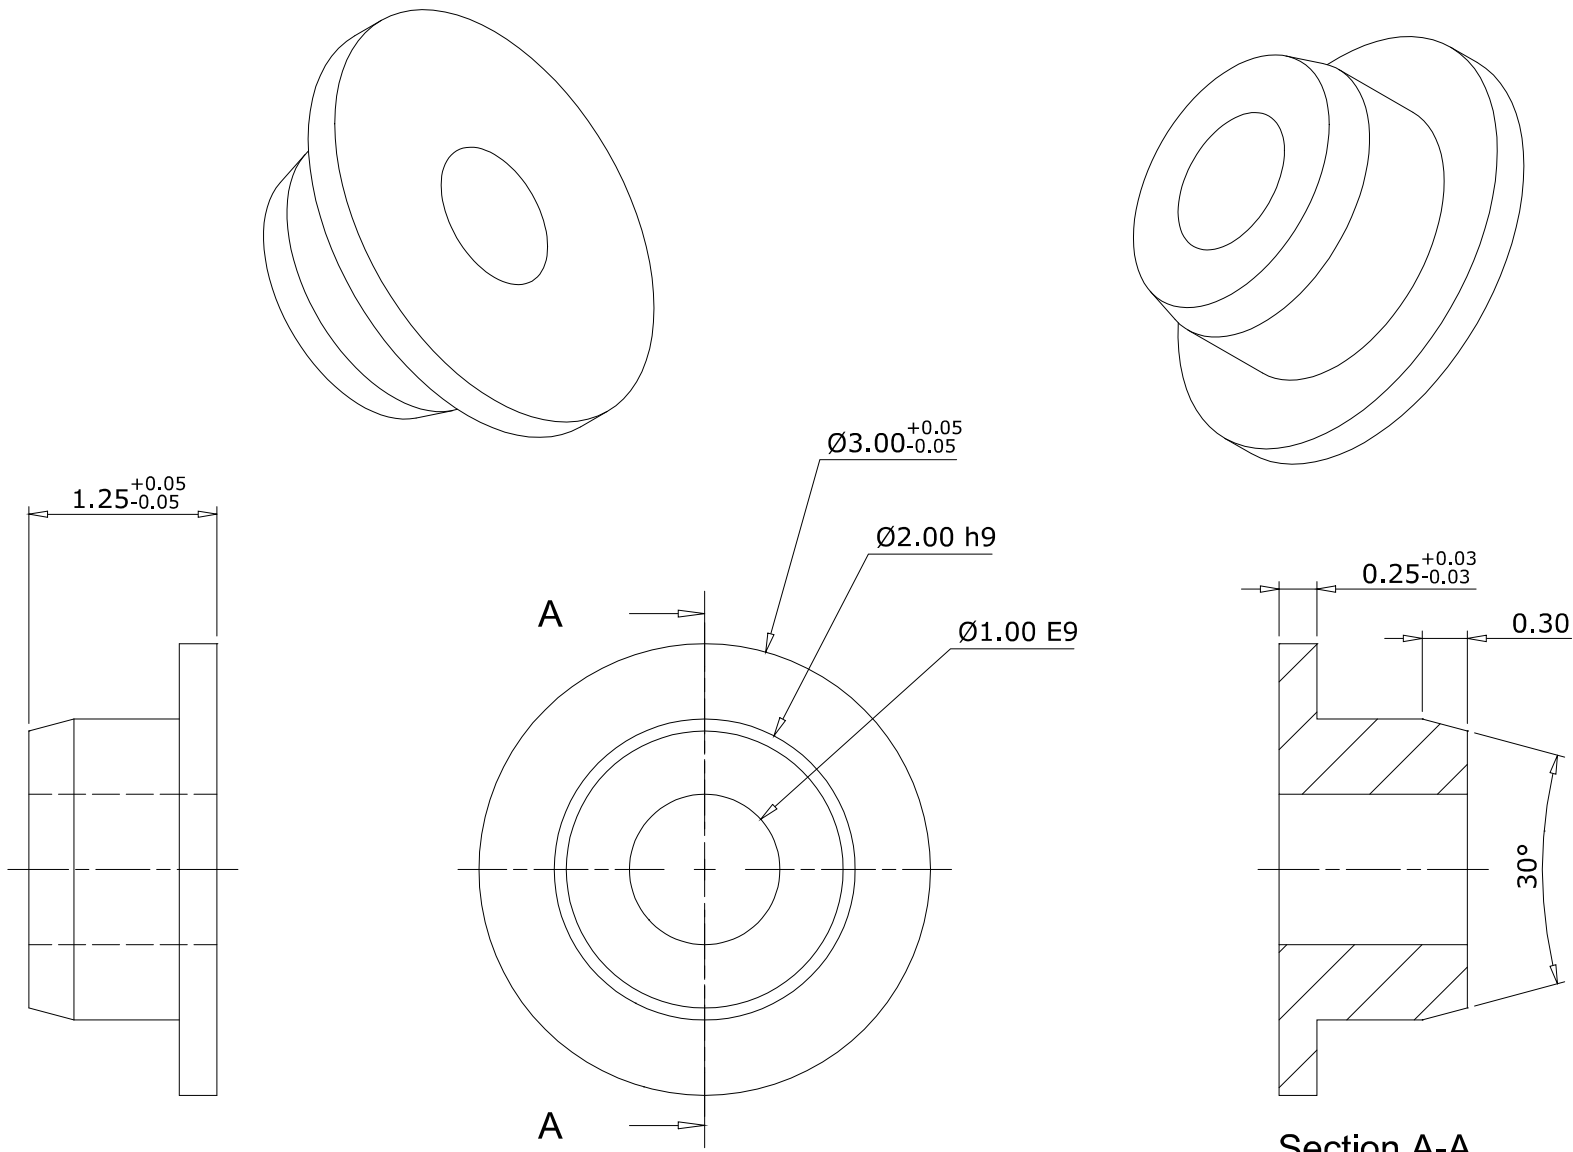

Do not scale print  
If in doubt ask!

**Exactoscale Limited**  
20 Waterson Vale, Moulsham Lodge,  
Chelmsford, Essex CM2 9PB  
01245 263779  
Including **The P4Track Company**

Part No	4BE 103
Part Name	Bearing parallel 1mm dia bore
Material	Phosphor bronze Finish NONE
Date Drawn	
Scale	20:1

Remove all sharp edges  
All dimensions in MM unless otherwise stated

Componet number  
**4BE 103**

[www.exactoscale.co.uk](http://www.exactoscale.co.uk) [www.p4track.co.uk](http://www.p4track.co.uk)  
Company Reg. No. 05275090 Directors: L.C.Newman & A.J.Jukes VAT Reg. No. GB 848 6751 76  
Registered in England and Wales. Registered Office: Suffolk House, George Street, Croydon CR0 0NY