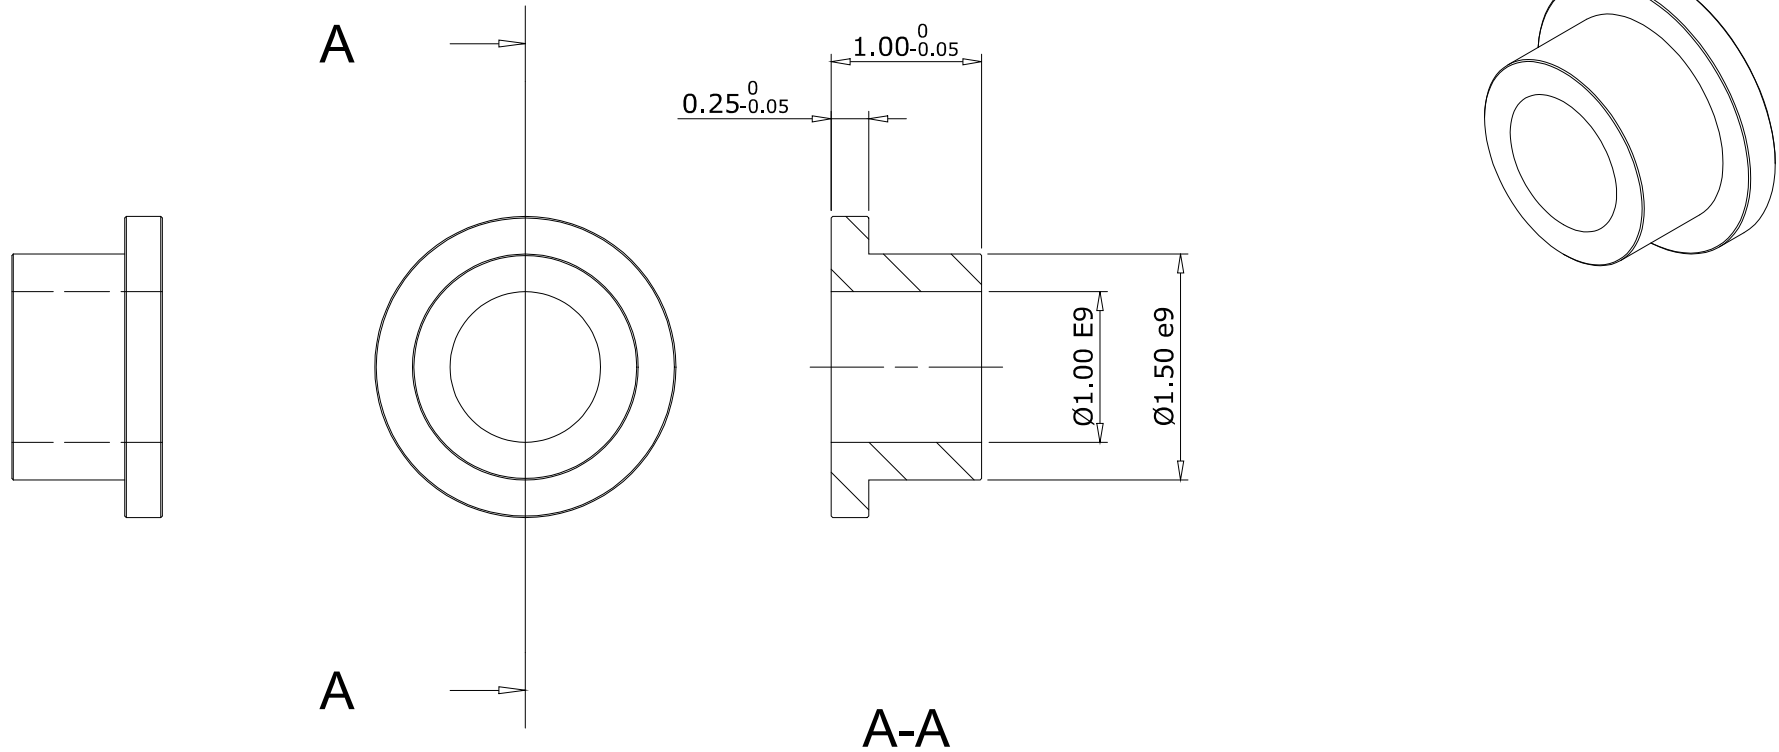

Do not scale print
If in doubt ask!

Exactoscale Limited

20 Waterson Vale, Moulsham Lodge,
Chelmsford, Essex CM2 9PB
01245 263779

Including **The P4Track Company**

Part No 4BE 201

Part Name 4mm Fass bearing

Material Phosphor bronze Finish NONE

Date Drawn 10-09-82 MC Redrawn LN 12-02-2005

Scale 20:1

Remove all sharp edges

All dimensions in MM unless otherwise stated

www.exactoscale.co.uk

Company Reg. No. 05275090 Directors: L.C.Newman & A.J.Jukes VAT Reg. No. GB 848 6751 76
Registered in England and Wales. Registered Office: Suffolk House, George Street, Croydon CR0 0NY