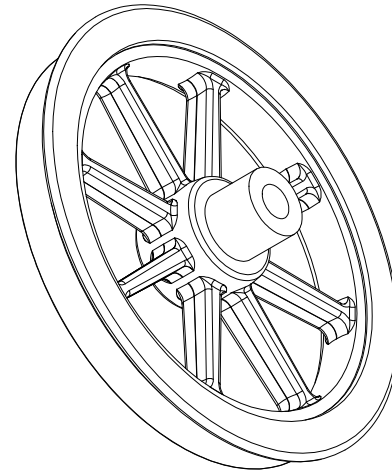

Item	Name	Qty
2	4CW_002	1
1	4CW M01	1

Exactoscale Limited

20 Waterson Vale, Moulsham Lodge,
Chelmsford, Essex CM2 9PB
01245 263779

Including **The P4Track Company**

Part No	4CW 101
Part Name	3ft 1.5in Dia 8 Spoke P4 Wagon wheel
Material	
Date Drawn	
Scale	5:1

Remove all sharp edges
All dimensions in MM unless otherwise stated

www.exactoscale.co.uk
Company Reg. No. 05275090 Directors: L.C.Newman & A.J.Jukes
www.p4track.co.uk
VAT Reg. No. GB 848 6751 76
Registered in England and Wales. Registered Office: Suffolk House, George Street, Croydon CR0 0NY