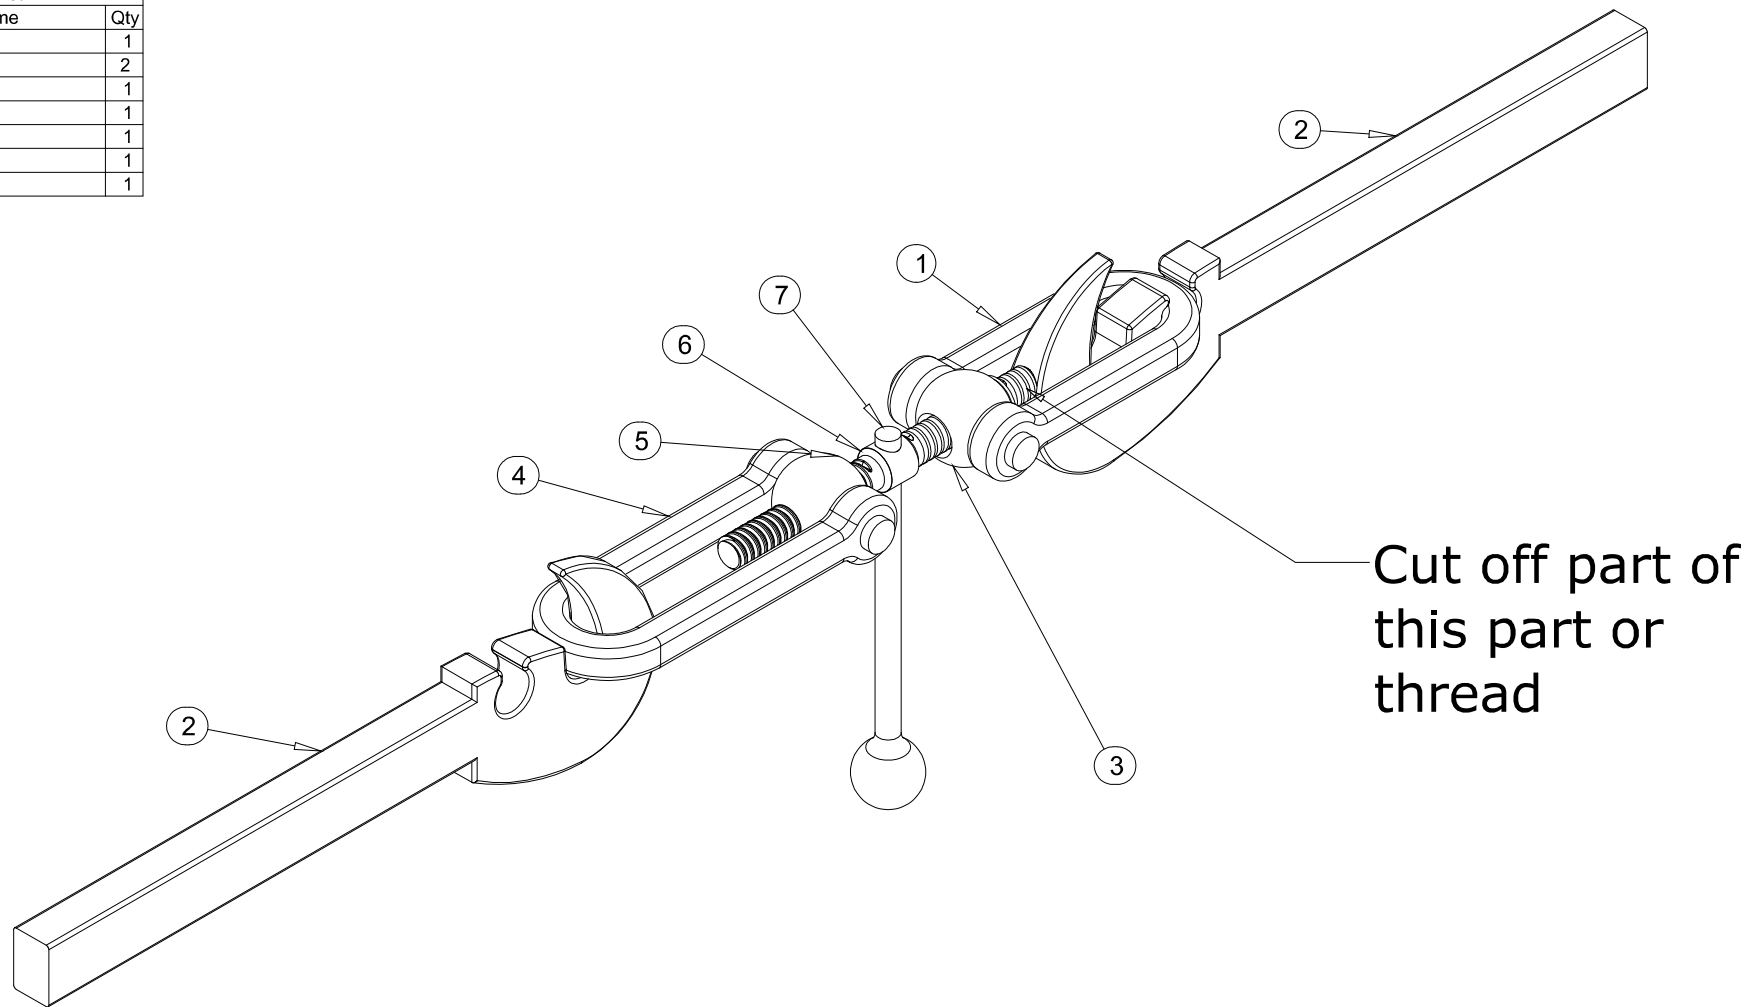

Parts List		
Item	Name	Qty
1	4CP DL3	1
2	4CP 401	2
3	4CP TB2	1
4	4CP DL4	1
5	4CP TB1	1
6	4CP SO1	1
7	4CP TB3	1

Cut off part of
this part or
thread

Exactoscale Limited

20 Waterson Vale, Moulsham Lodge,
Chelmsford, Essex CM2 9PB
01245 263779

Including **The P4Track Company**

Part No	4CP S11A
Part Name	4mm Screw Coupling Assy GWR
Material	
Date Drawn	22-4-1981 MC Redrawn LN 23-12-2004
Scale	10:1

Remove all sharp edges
All dimensions in MM unless otherwise stated