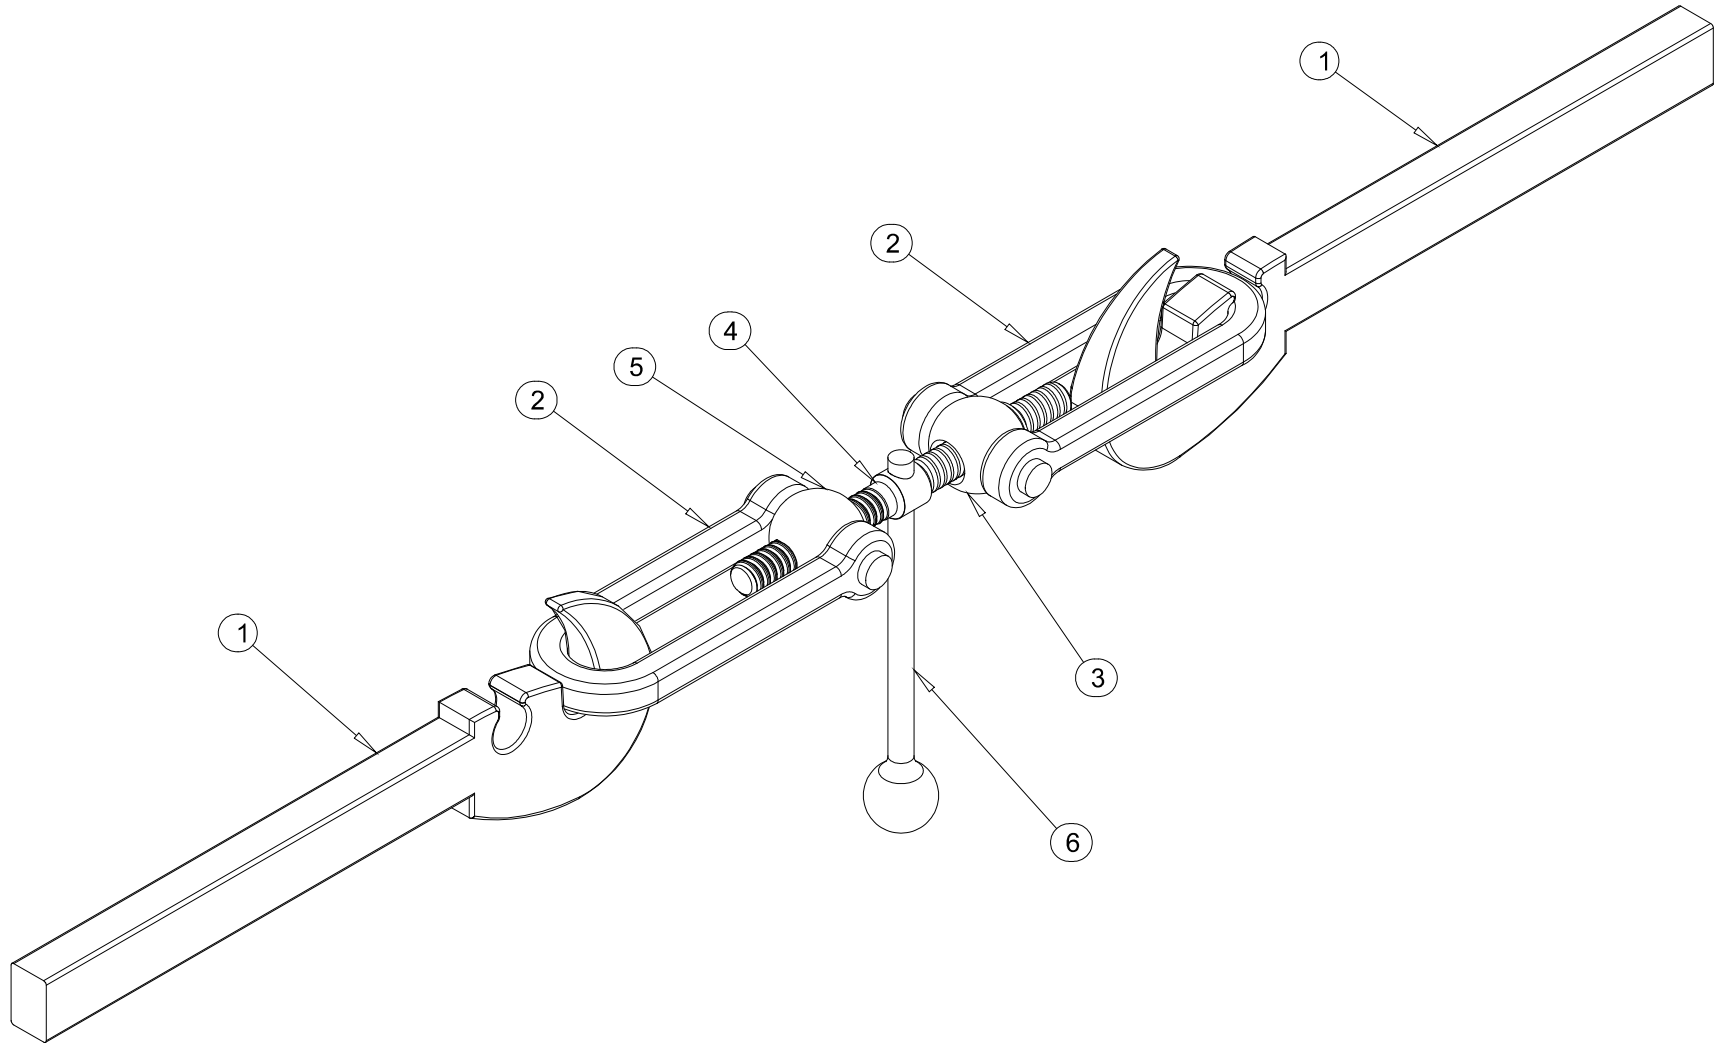

Parts List		
Item	Name	Qty
1	4CP 401	2
2	4CP DL4	2
3	4CP TB2	1
4	4CP SO1	1
5	4CP TB1	1
6	4CP TB3	1

Exactoscale Limited

20 Waterson Vale, Moulsham Lodge,
Chelmsford, Essex CM2 9PB
01245 263779

Including **The P4Track Company**

Part No	4SC 101A
Part Name	4mm Screw Coupling Assy Standard
Material	
Date Drawn	22-4-1981 MC Redrawn LN 23-12-2004
Scale	10:1

Remove all sharp edges

All dimensions in MM unless otherwise stated

www.exactoscale.co.uk